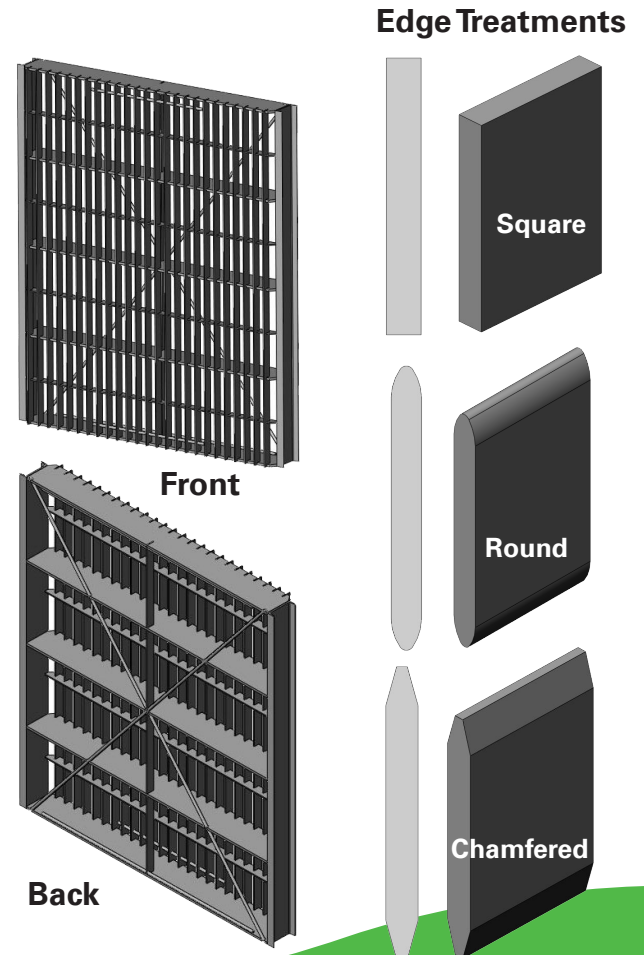

CET Supplies the Power Industry With:

- Screens
- Filters
- Wire Cloth
- Pollution Control Equipment

Other Hydro Power Solutions from CET include:
Traveling Water Screens and Cooling Tower Screens